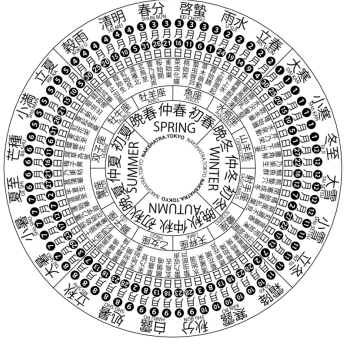

Tyler Henretty

Project 3: **Calendar Re-envisioning**

Typography 3

Fall 2022

Research

Research | Mood Board

Research | Mood Board

Research | Calendar Imagery