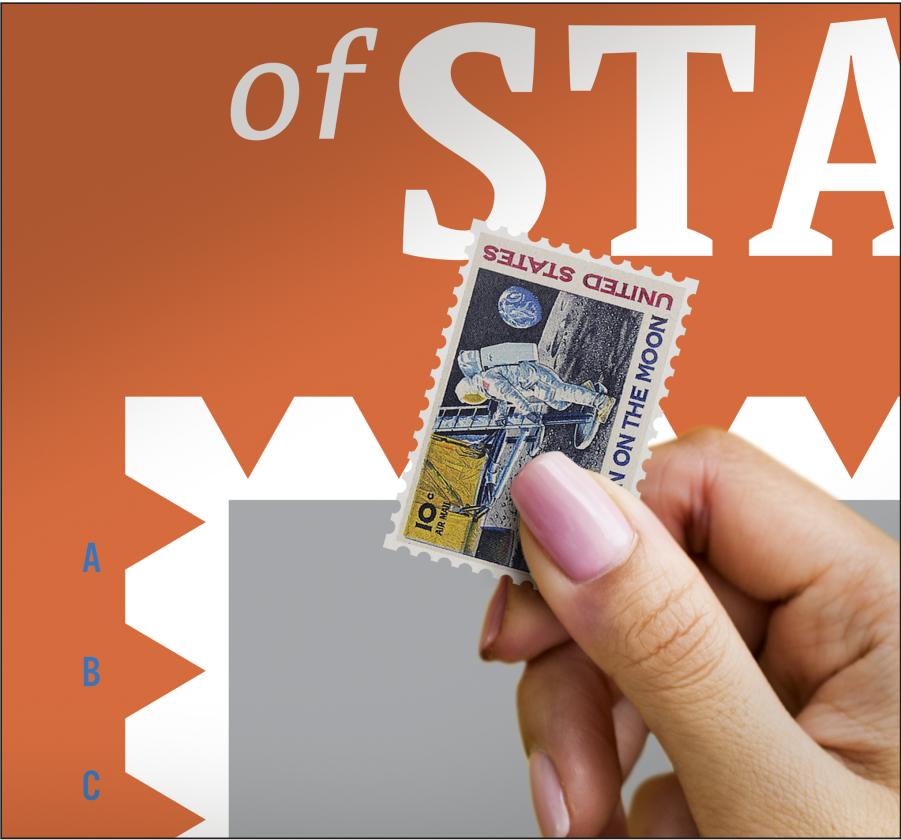

Final Layouts | Mock-ups